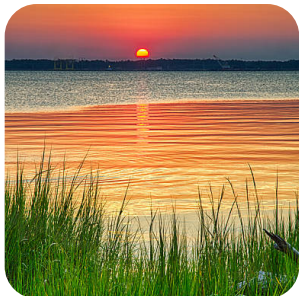

# BEACH SCENES MINI-GALLERY

Olee Creative's Premium Access Getty Image Collection

157676500

187289306

465546636

468738560

483076291

511365944